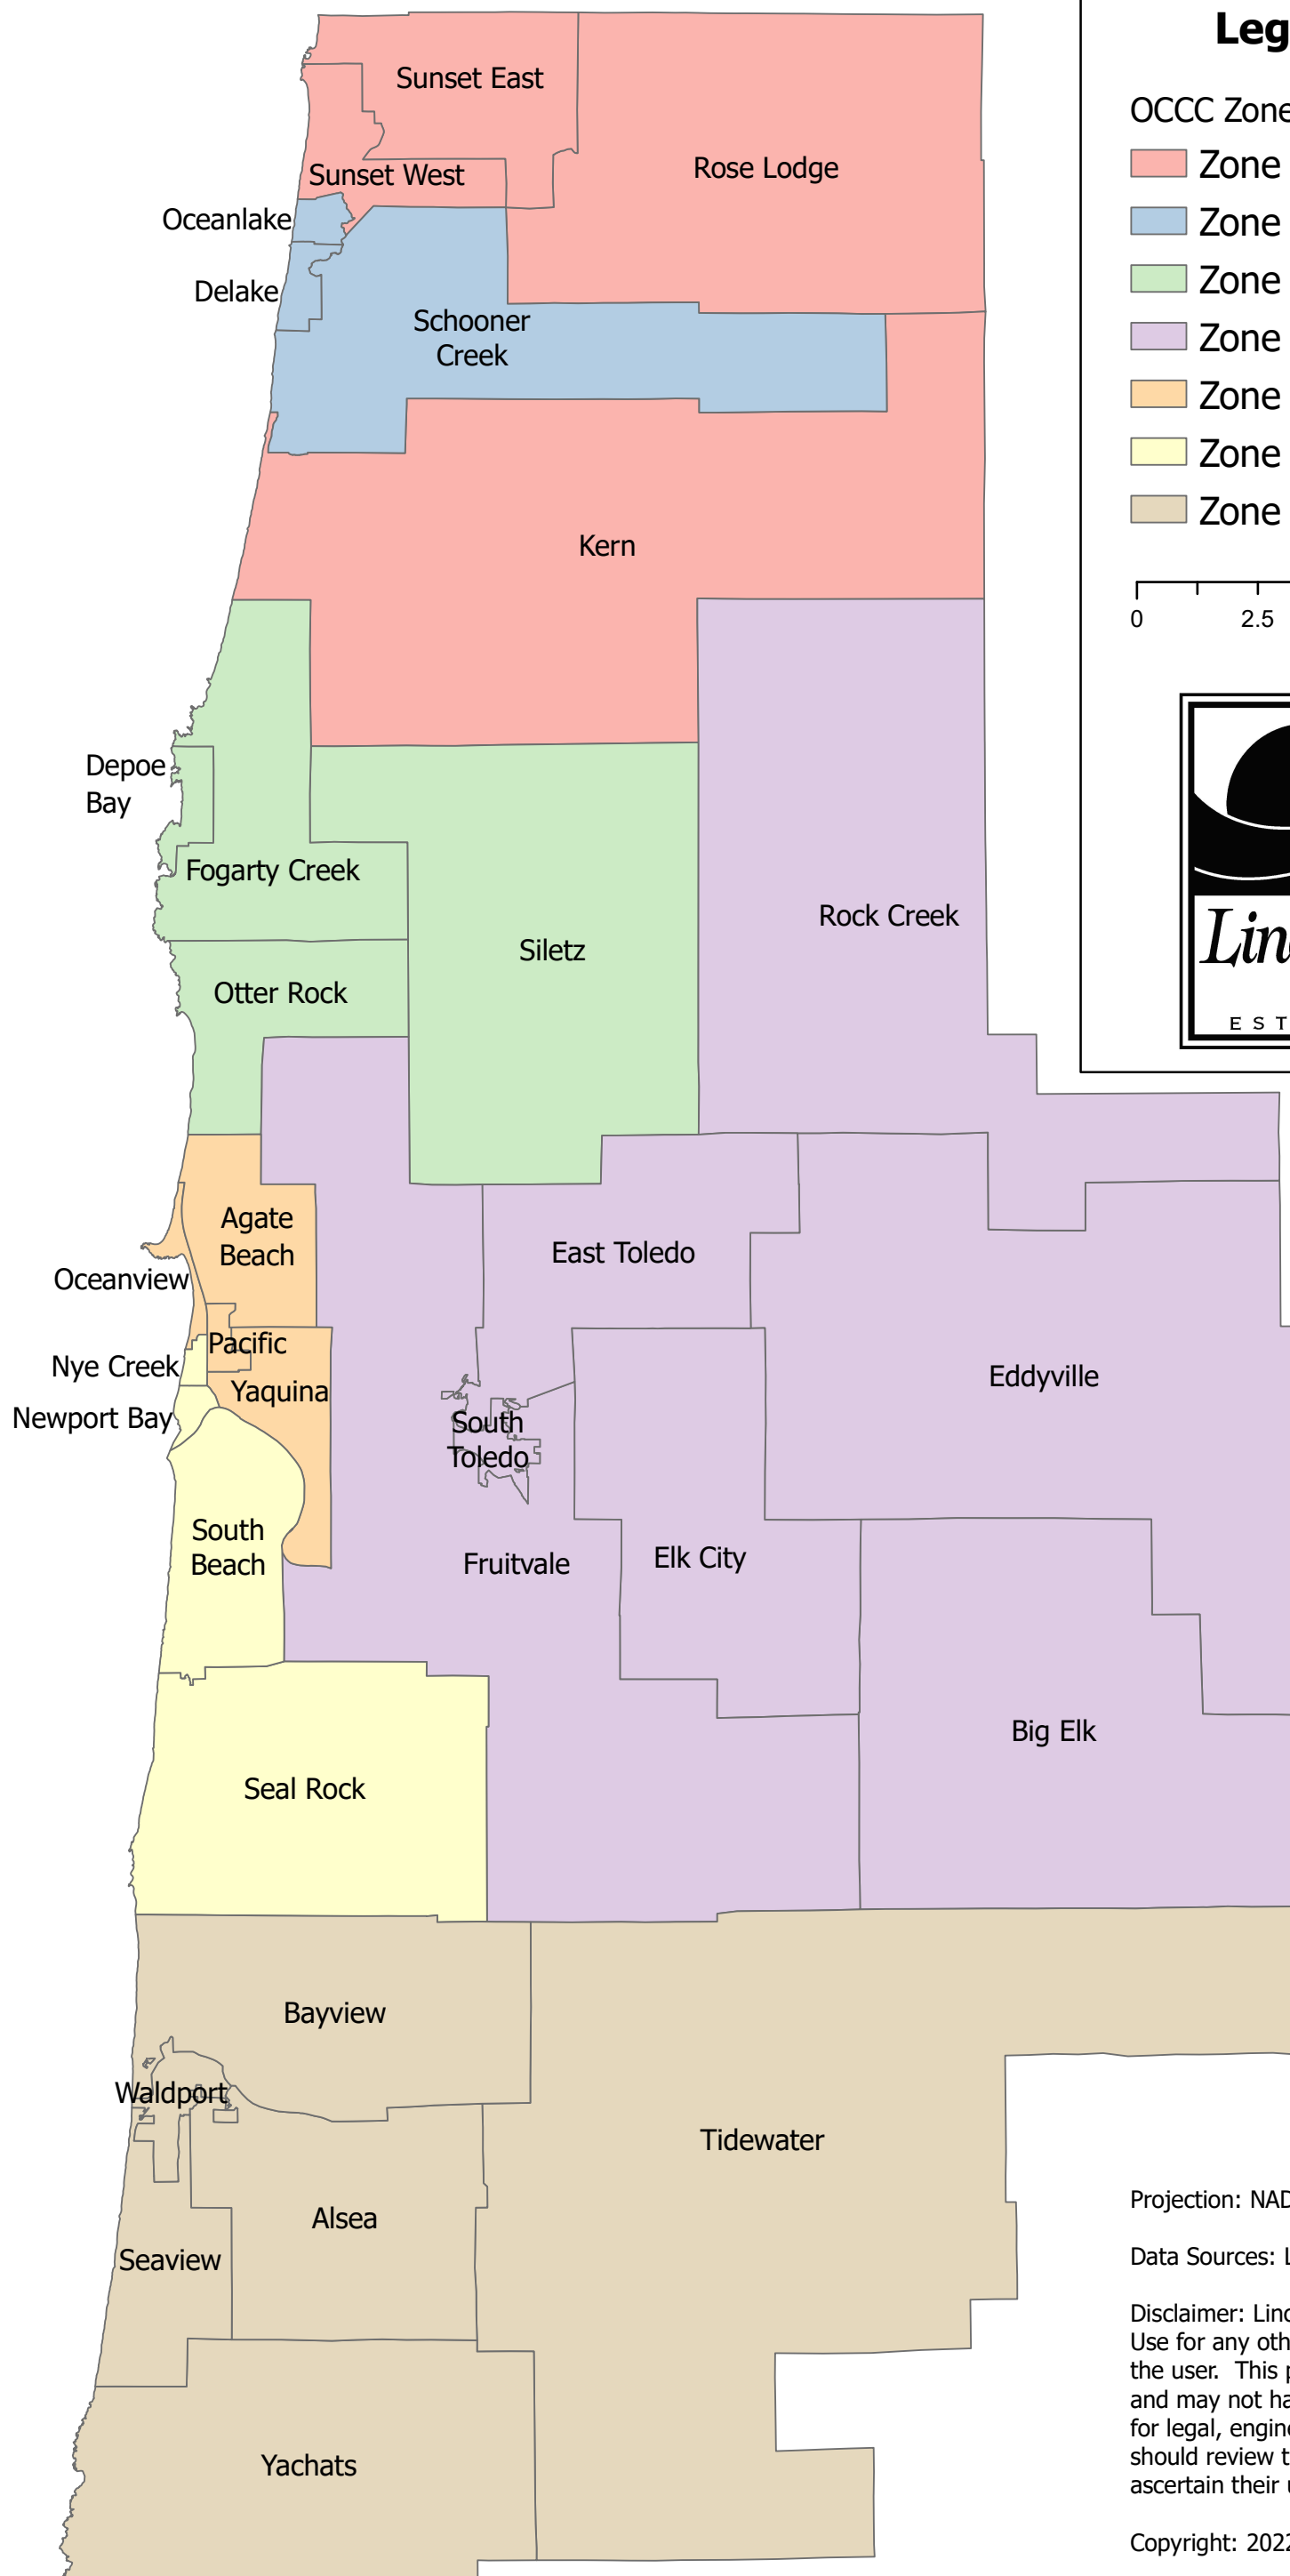

# Oregon Coast Community College Zones

**Legend**

OCCC Zone

- Zone 1 - Richard Emery
- Zone 2 - Alison Nelson-Robertson
- Zone 3 - Jeff Ouderkirk
- Zone 4 - Nancy Osterlund
- Zone 5 - Chris Chandler
- Zone 6 - Alison Baker
- Zone 7 -Debbie Kilduff

0 2.5 5 10 Miles

Projection: NAD 83 HARN Lambert Conformal Conic

Data Sources: Lincoln County Clerk

Disclaimer: Lincoln County government use only. Use for any other purpose is entirely at the risk of the user. This product is for informational purposes and may not have been prepared for, or be suitable for legal, engineering, or surveying purposes. Users should review the primary information sources to ascertain their usability.

Copyright: 2022 by Lincoln County, Oregon