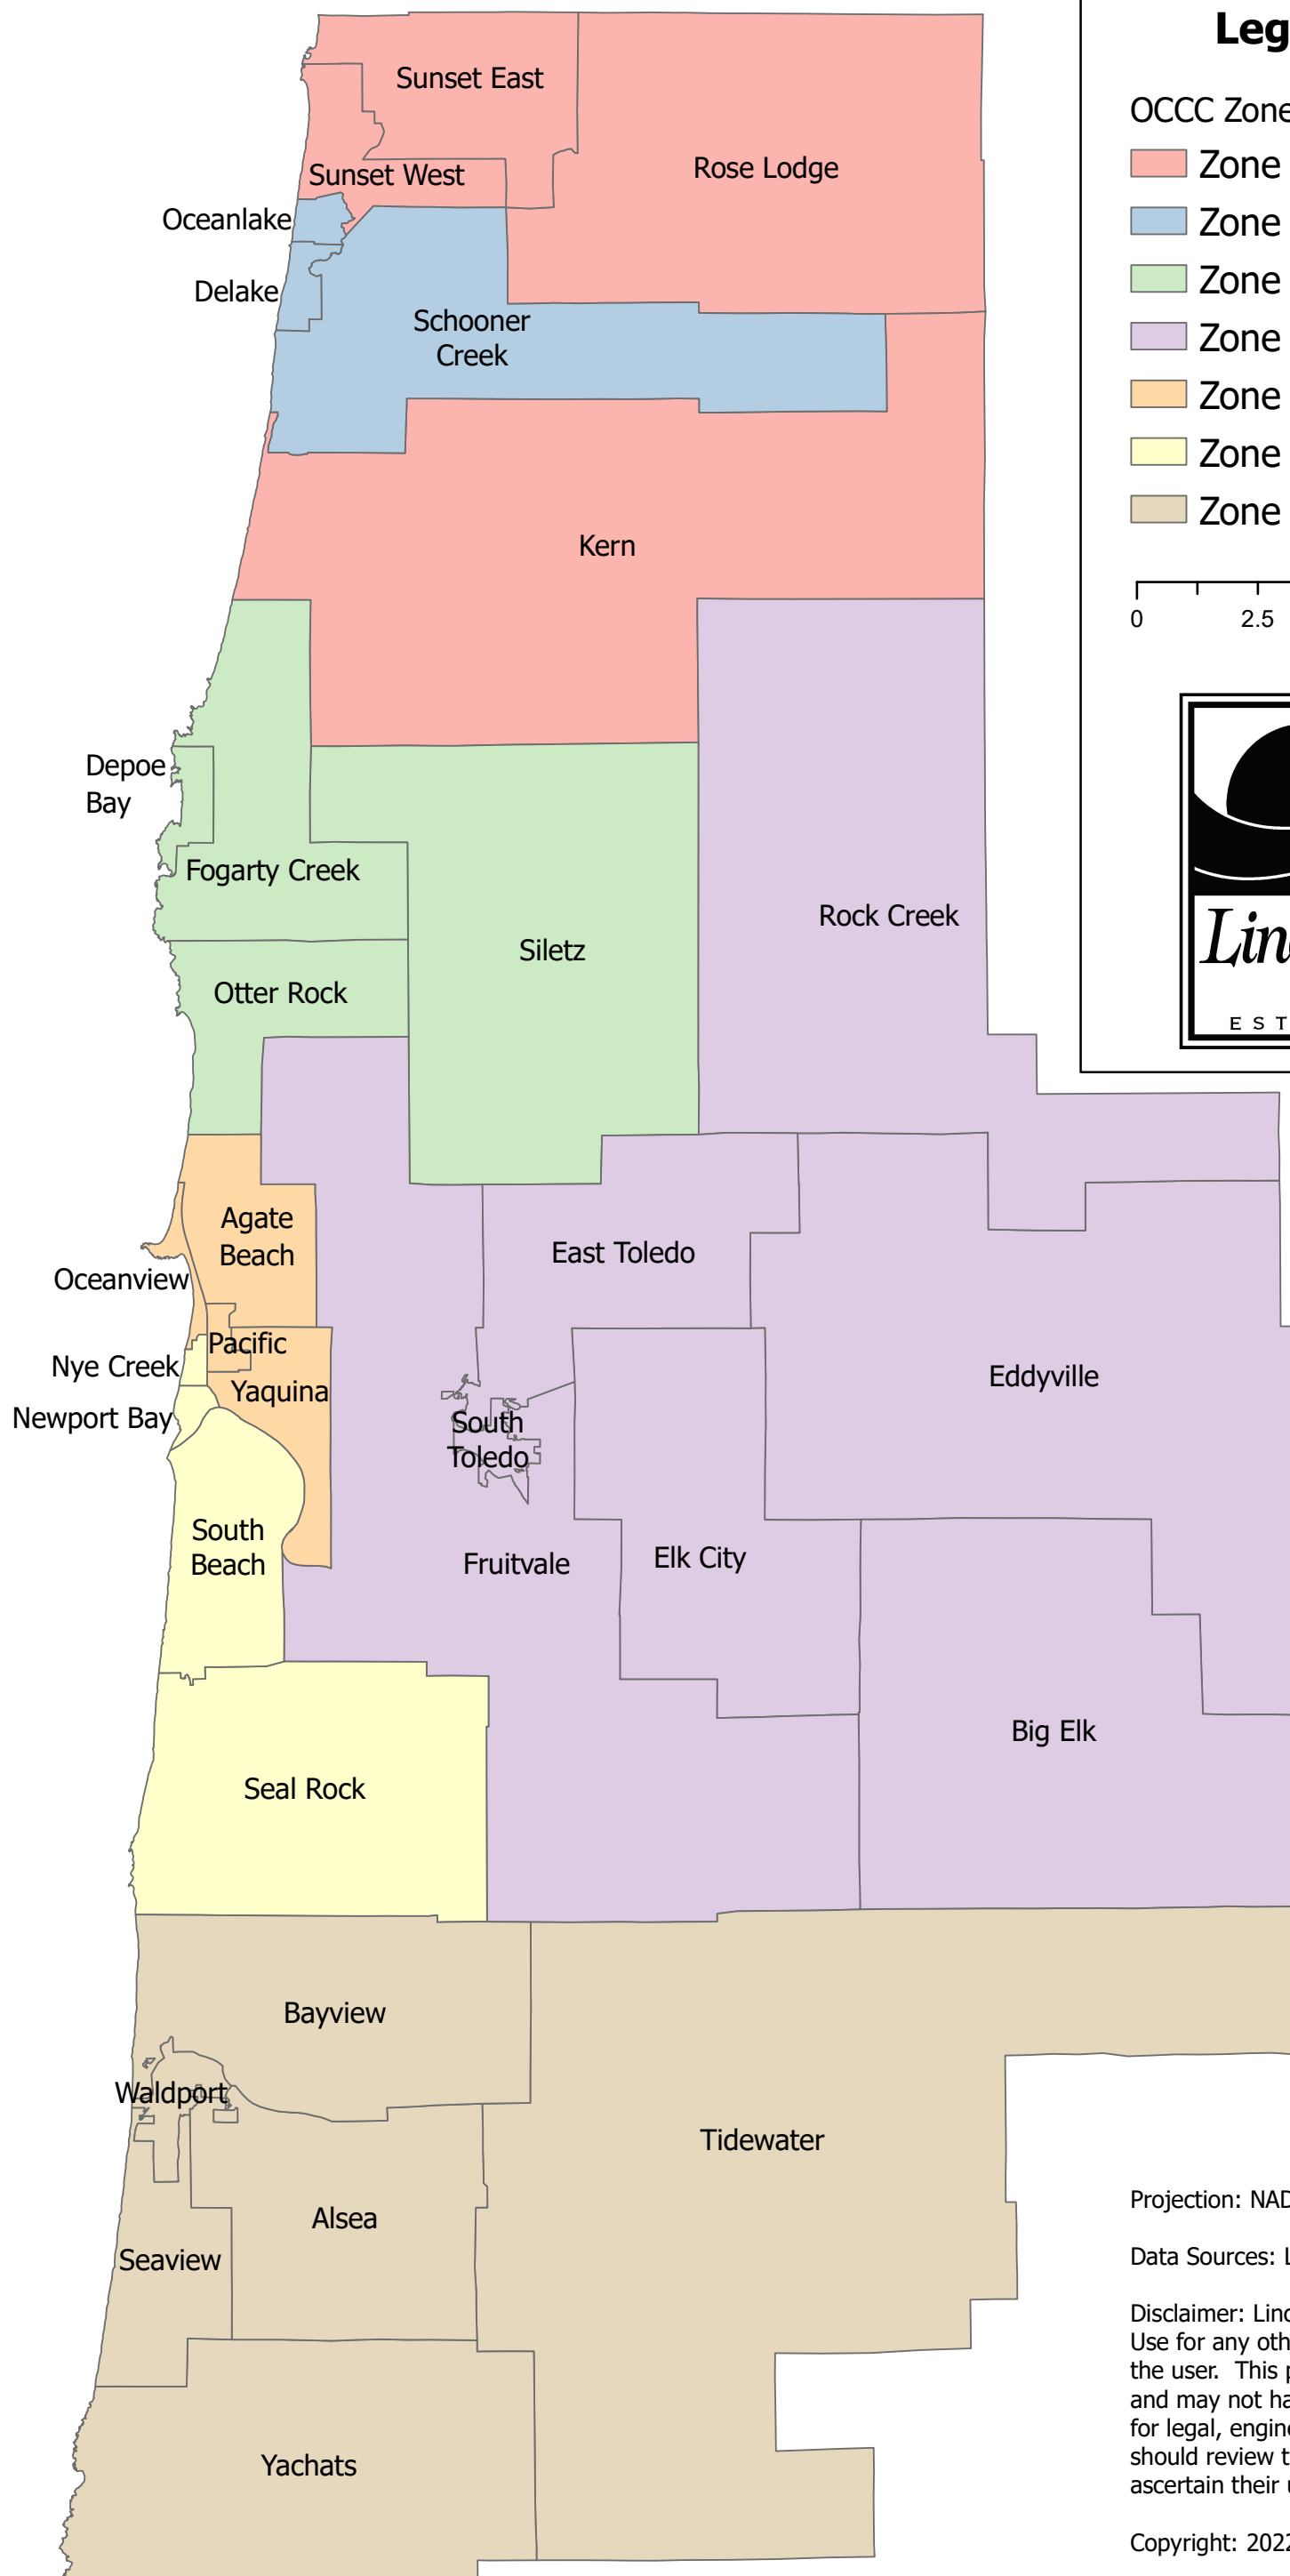

Oregon Coast Community College Zones

Legend

OCCC Zone

- Zone 1 - Richard Emery
- Zone 2 - Alison Nelson-Robertson
- Zone 3 - Paul Schuytema
- Zone 4 - Bud Shoemake
- Zone 5 - Chris Chandler
- Zone 6 - Marion Mann
- Zone 7 - Debbie Kilduff

0 2.5 5 10 Miles

Projection: NAD 83 HARN Lambert Conformal Conic

Data Sources: Lincoln County Clerk

Disclaimer: Lincoln County government use only. Use for any other purpose is entirely at the risk of the user. This product is for informational purposes and may not have been prepared for, or be suitable for legal, engineering, or surveying purposes. Users should review the primary information sources to ascertain their usability.

Copyright: 2022 by Lincoln County, Oregon